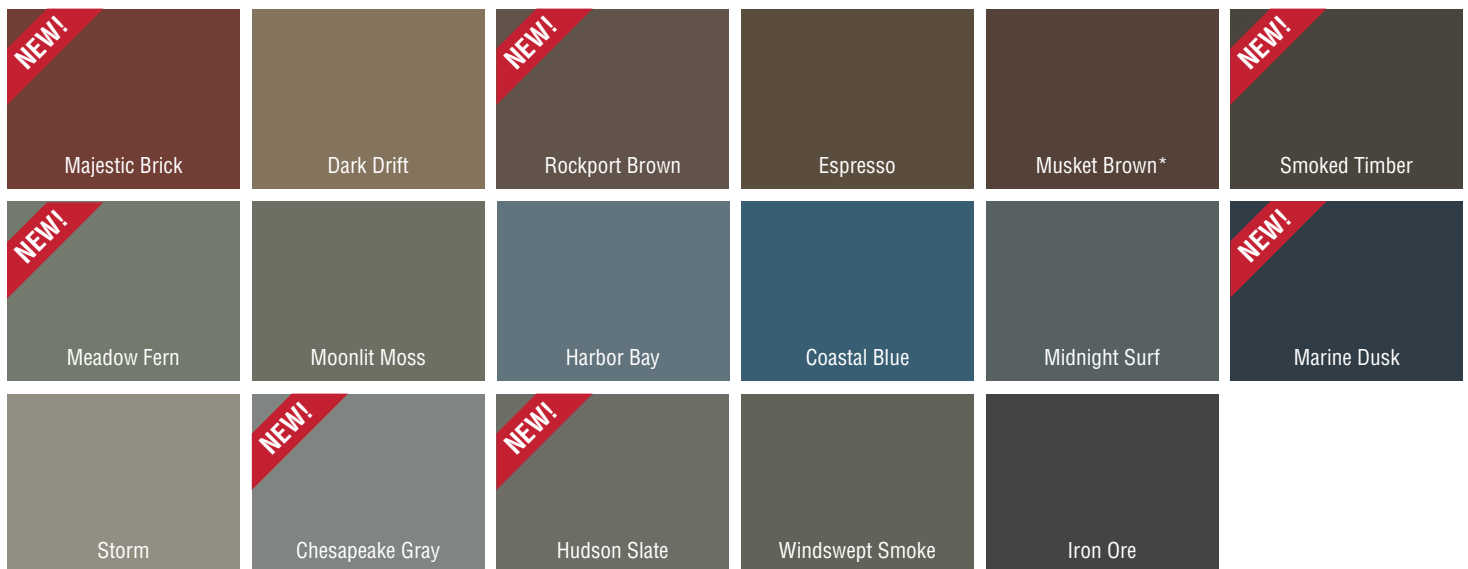

DESIGNER COLORS