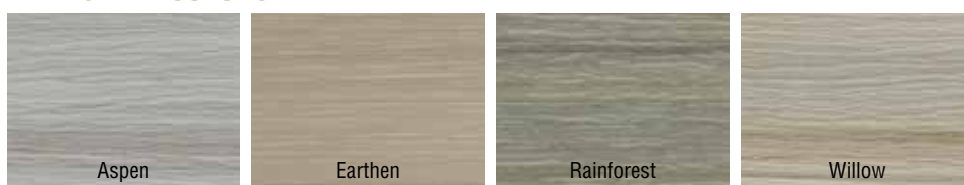

VARIEGATED COLORS

*Soffit use only/vented panels only.

Note: colors are as accurate as printing techniques allow; please make color selections using actual vinyl samples. All colors may not be available in all markets. See your Gentek representative for details.